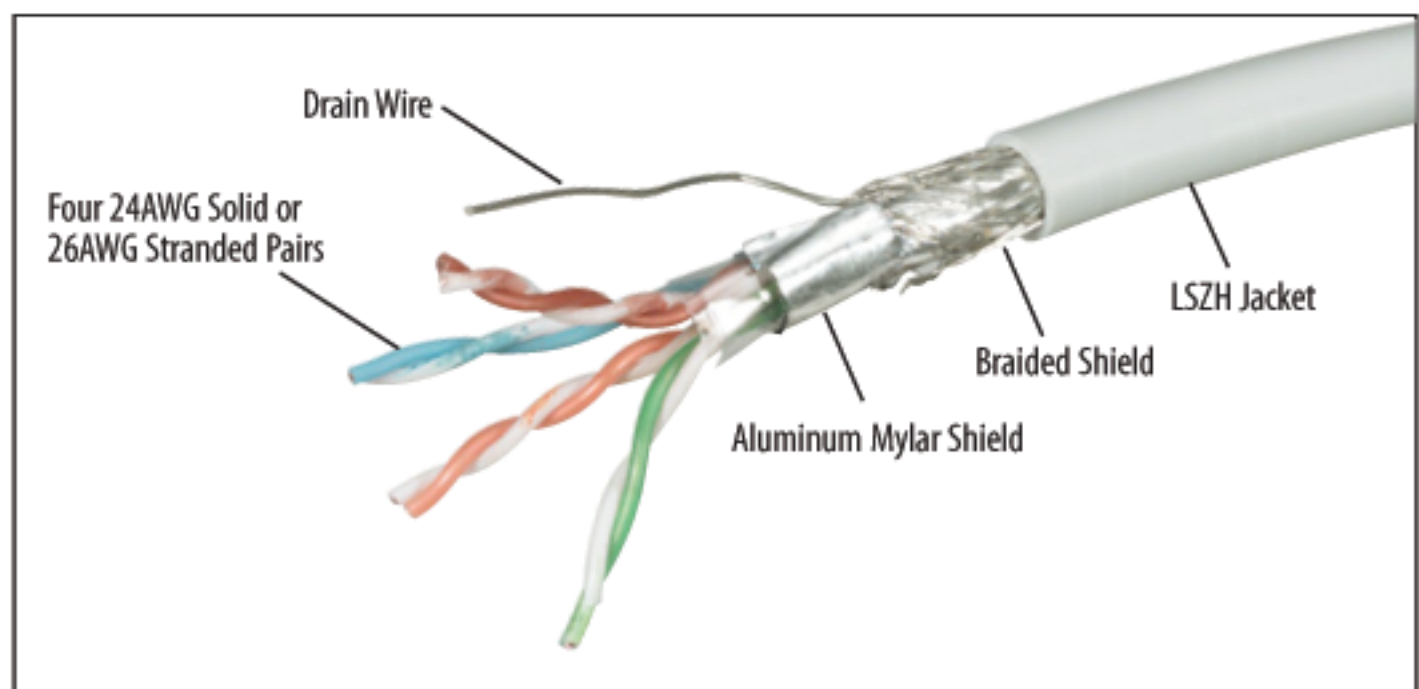

Category 5E Double Shielded LSZH 26AWG Stranded Patch Cables		
This series features 26AWG stranded conductors that are flexible and easy to install even in tight spaces. L-com stocks lengths up to 300 ft and can ship most orders the same day.		
TRD855DSZ-1	Double Shielded Cat. 5E LSZH Patch Cable, RJ45 / RJ45, 1.0 ft	Lt. Gray
TRD855DSZ-2	Double Shielded Cat. 5E LSZH Patch Cable, RJ45 / RJ45, 2.0 ft	Lt. Gray
TRD855DSZ-3	Double Shielded Cat. 5E LSZH Patch Cable, RJ45 / RJ45, 3.0 ft	Lt. Gray
TRD855DSZ-5	Double Shielded Cat. 5E LSZH Patch Cable, RJ45 / RJ45, 5.0 ft	Lt. Gray
TRD855DSZ-7	Double Shielded Cat. 5E LSZH Patch Cable, RJ45 / RJ45, 7.0 ft	Lt. Gray
TRD855DSZ-10	Double Shielded Cat. 5E LSZH Patch Cable, RJ45 / RJ45, 10.0 ft	Lt. Gray
TRD855DSZ-15	Double Shielded Cat. 5E LSZH Patch Cable, RJ45 / RJ45, 15.0 ft	Lt. Gray
TRD855DSZ-25	Double Shielded Cat. 5E LSZH Patch Cable, RJ45 / RJ45, 25.0 ft	Lt. Gray
TRD855DSZ-50	Double Shielded Cat. 5E LSZH Patch Cable, RJ45 / RJ45, 50.0 ft	Lt. Gray
TRD855DSZ-75	Double Shielded Cat. 5E LSZH Patch Cable, RJ45 / RJ45, 75.0 ft	Lt. Gray
TRD855DSZ-100	Double Shielded Cat. 5E LSZH Patch Cable, RJ45 / RJ45, 100.0 ft	Lt. Gray