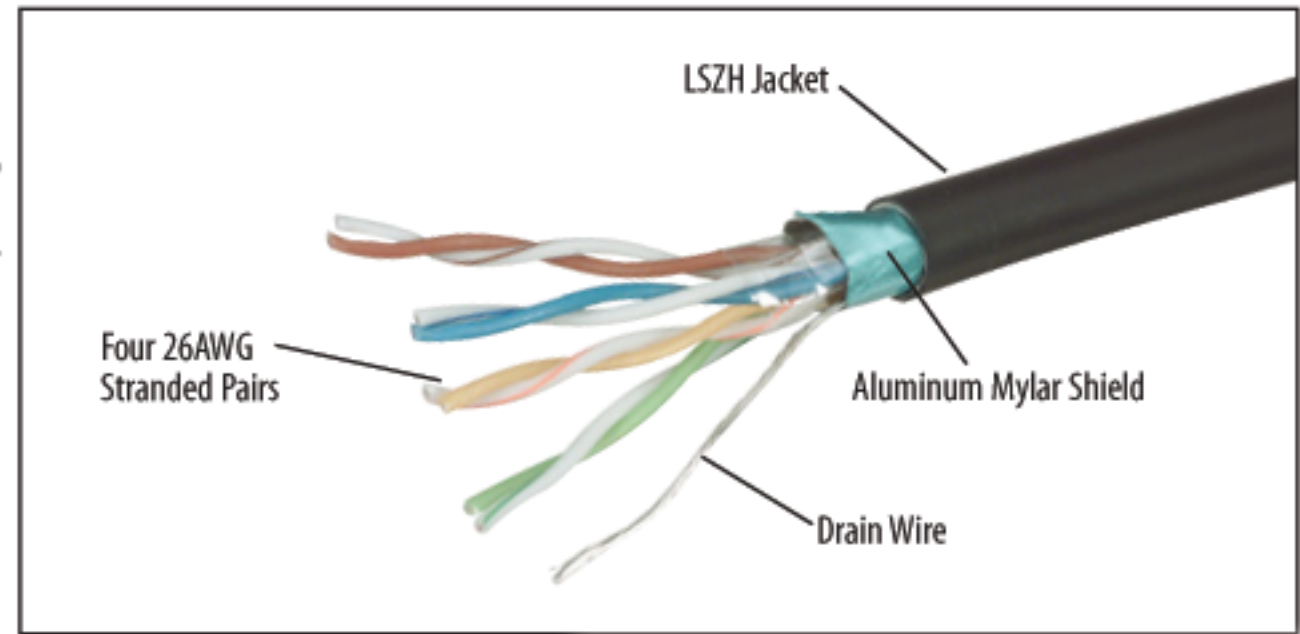

### TYPES OF SHIELDED CABLING

**JACKET TYPES:**

- PVC - Non fire retardant, releases toxic gasses when burned.
- LSZH - Non fire retardant, greatly reduced toxic emissions when burned.
- Plenum - Fire retardant.

**CONDUCTOR TYPES:**

- Solid - Less flexible, can be punched into IDC connectors (110, 66, Krone).
- Stranded - Most flexible.

**Category 5E RJ45 to RJ45 Shielded Low Smoke Zero Halogen Patch Cables**

Designed for environments where PVC's combustive toxicity is restricted, L-com's shielded Low Smoke Zero Halogen (LSZH) Ethernet cables provide the ideal alternative. Featuring all-metal-body RJ45 connectors and aluminum polyester shielded cable with drain wire, these assemblies are designed to protect from EMI/RFI while maintaining high performance data transmission characteristics. Ensure the protection of your investment by utilizing these L-com exclusive LSZH cables. Ask about custom lengths and quantity pricing. Talk to us about your project today!